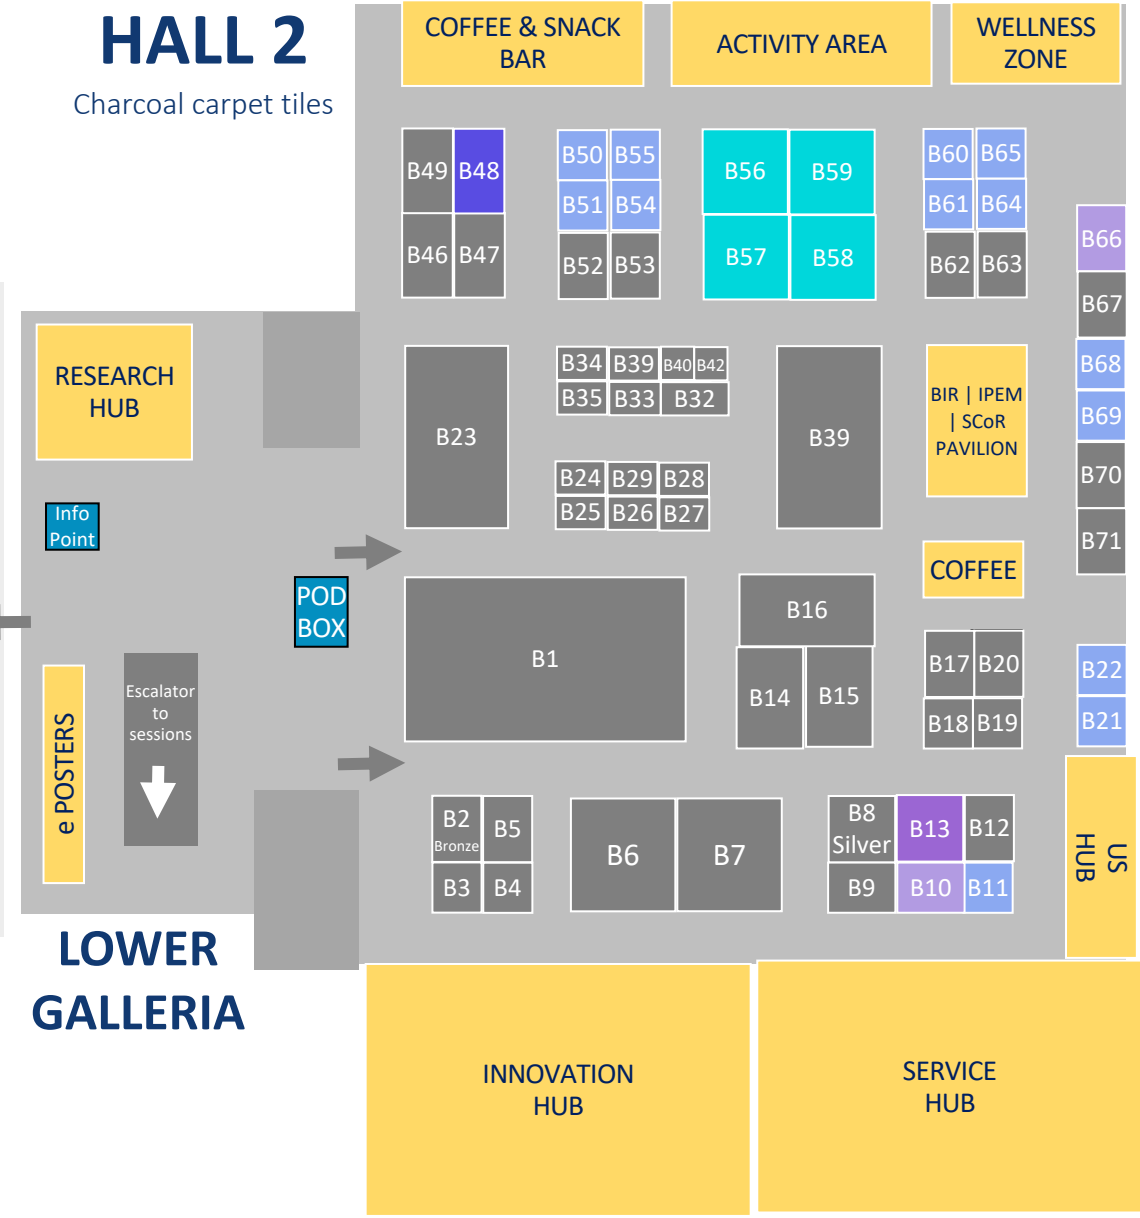

EXHIBITION FLOOR PLAN

ARENA

Concrete flooring

HALL 2

Charcoal carpet tiles

Key to available stand sizes:

Prices:

- Shell scheme £370 per sq m inc. electrical package
- Space only £335 per sq m. Minimum 12m²

NB. Plan is not to scale. CAD version available on request.